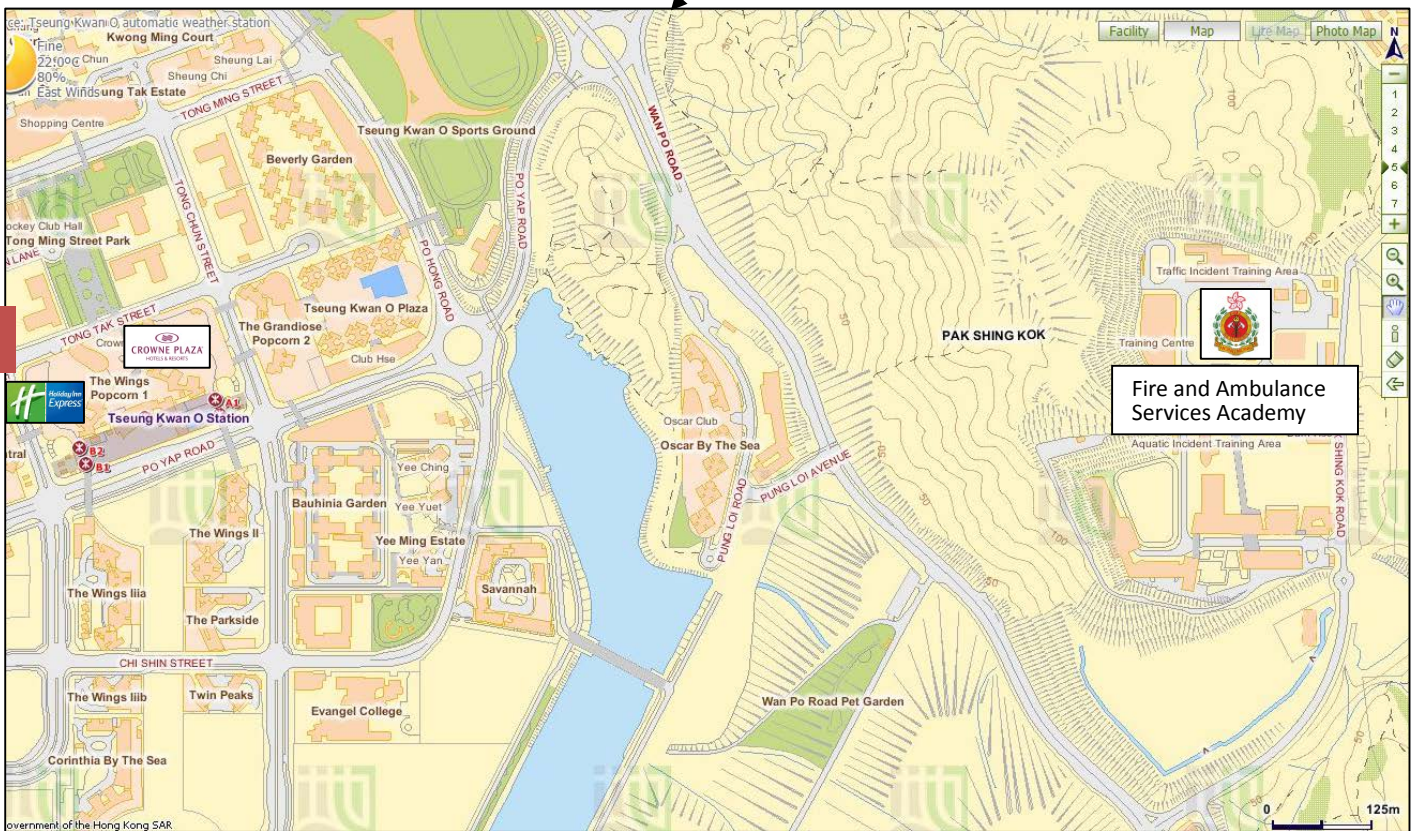

Fire Asia 2018 – Location Map and nearby Facilities

Conference Location		Address	Tel.
	Fire and Ambulance Services Academy - FASA	No. 11 Pak Shing Kok Road, Tseung Kwan O, Hong Kong	(852) 2411 8888
	http://www.hkfsd.gov.hk/		

Nearby Facilities		Address	Tel.
	Crowne Plaza Hong Kong Kowloon East	Tower 5, No. 3 Tong Tak Street, Tseung Kwan O, Hong Kong	(852) 3983 0388
	https://www.ihg.com/holidayinnexpress/hotels/us/en/hong-kong/hkgke/hoteldetail		
	Holiday Inn Express Hong Kong Kowloon East	Tower 4, No. 3 Tong Tak Street, Tseung Kwan O, Hong Kong	(852) 3199 5588
	https://www.ihg.com/crowneplaza/hotels/us/en/hong-kong/hkgtk/hoteldetail		
	Tseung Kwan O MTR Station	Po Yap Road, Tseung Kwan O, Hong Kong	(852) 2927 2087
	http://www.mtr.com.hk/en/customer/main/index.html		
	Popcorn Shopping Arcade	No 9 Tong Yin Street, Tseung Kwan O, Hong Kong	(852) 3543 1273
	http://www.popcorntko.com.hk/eng/poc/main/index.jsp		